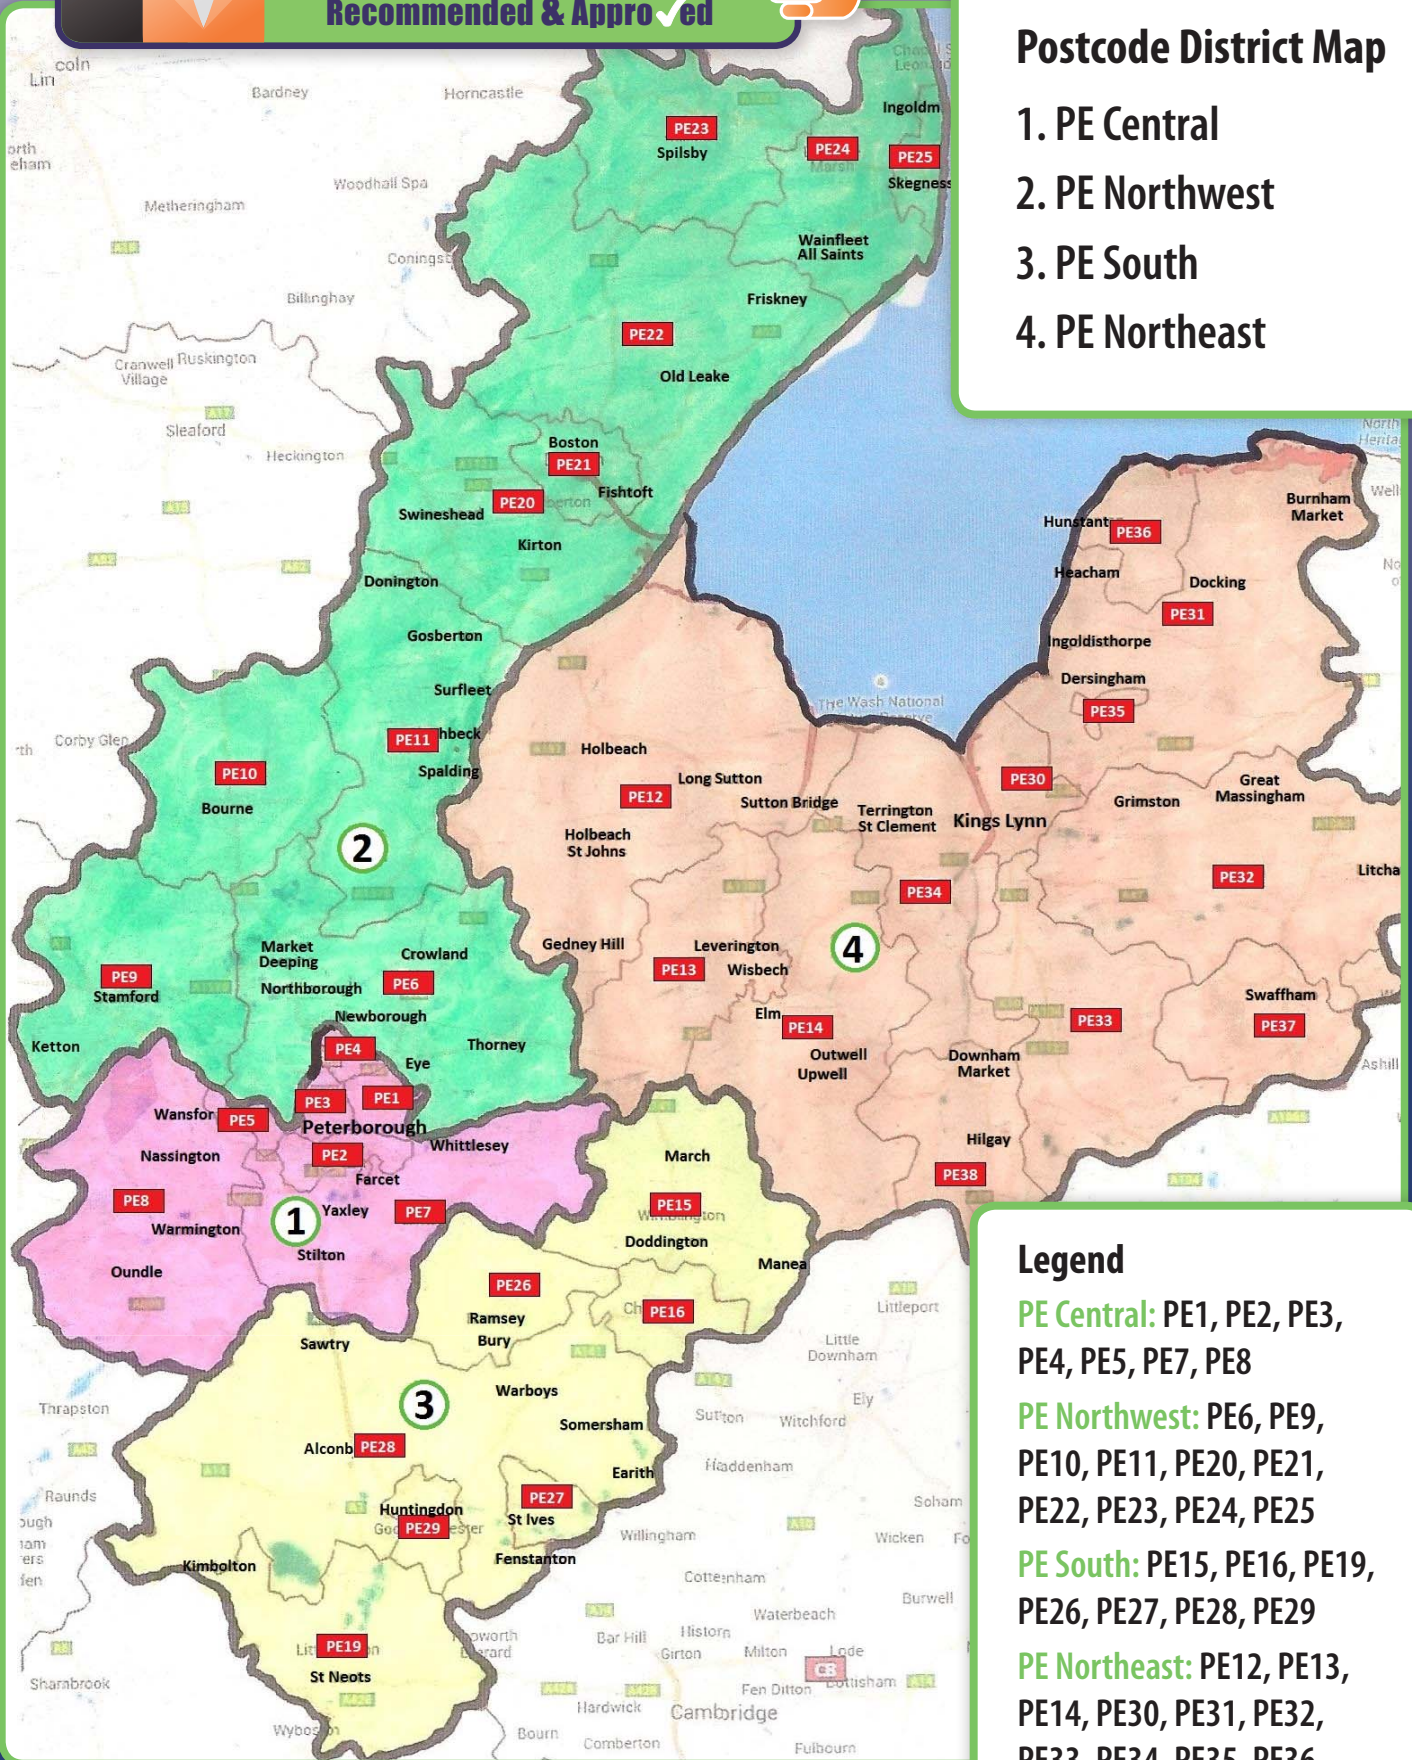

## Postcode District Map

1. PE Central
2. PE Northwest
3. PE South
4. PE Northeast

## Legend

**PE Central:** PE1, PE2, PE3, PE4, PE5, PE7, PE8

**PE Northwest:** PE6, PE9, PE10, PE11, PE20, PE21, PE22, PE23, PE24, PE25

**PE South:** PE15, PE16, PE19, PE26, PE27, PE28, PE29

**PE Northeast:** PE12, PE13, PE14, PE30, PE31, PE32, PE33, PE34, PE35, PE36, PE37, PE38